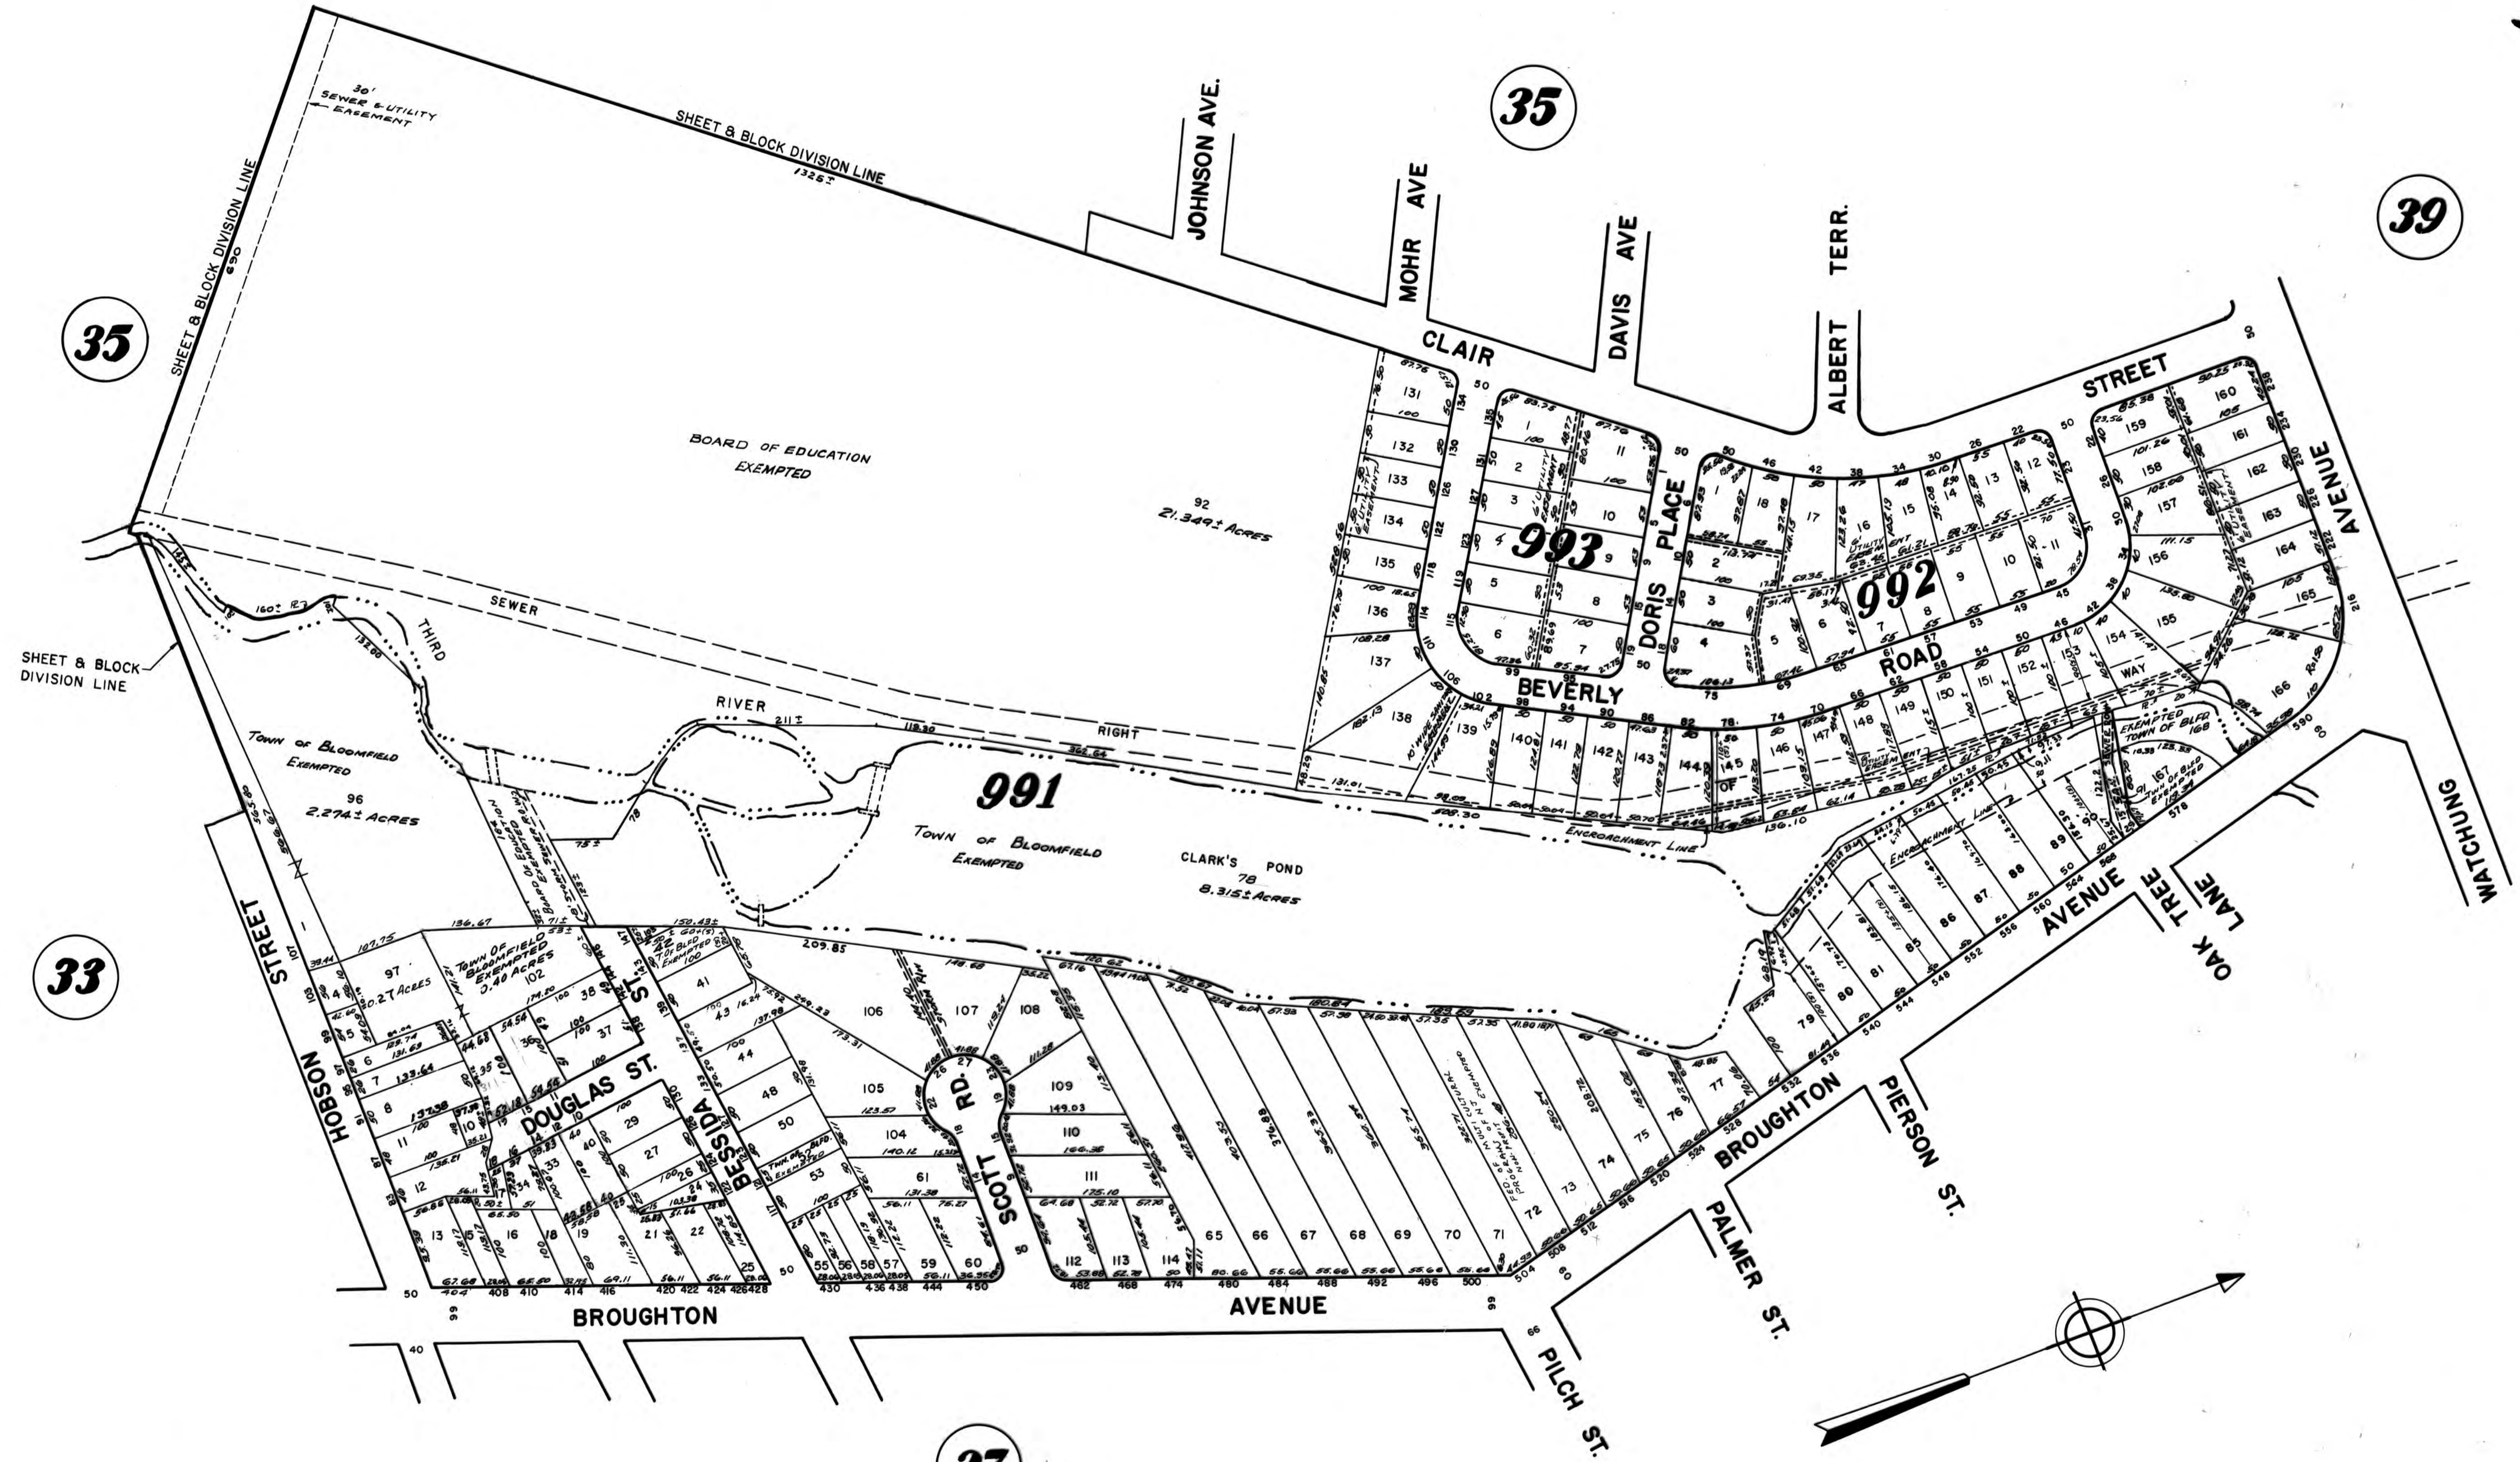

35

35

39

33

37

TAX MAP  
 TOWN OF BLOOMFIELD  
 ESSEX COUNTY, N. J.  
 OFFICE OF TOWN ENGINEER

REVISED TO	SCALE
JAN. 1928	1 IN. = 100 FEET
OCT. 1966	
OCT. 1970	
FEB. 1972	
JAN. 31, 1973	
JAN. 1974	
MAY 1976	
DEC. 1976	
SEPT. 1978	
NOV. 1978	

AS OF AUG. 8, 1968  
 " " JULY 5, 1969  
 " " MAR 17, 1969